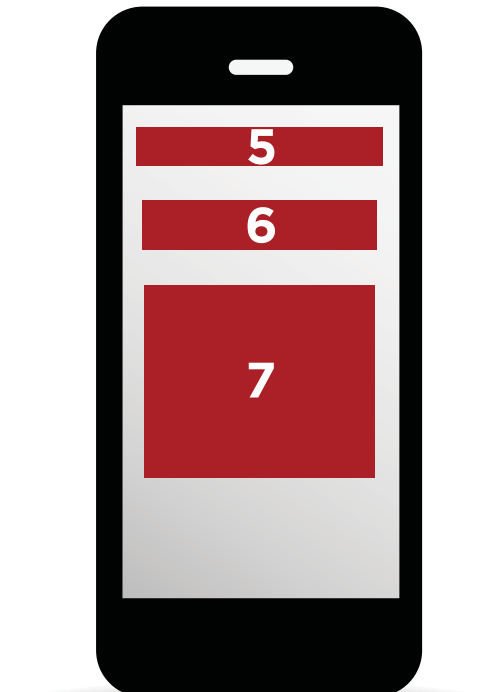

Mail & Guardian RATE CARD '17

EXECUTION	ELEMENTS	COST (ZAR)	CONDITIONS
SECTION TAKEOVERS	Wallpaper 1440 x 900	Varies, contact the Sales team	From Monday - Thursday
	Leaderboard 728 x 90		
	Half Page 300 x 600		
TOP ARTICLE TAKEOVER	Wallpaper 1440 x 900	20 000 / day	
	Leaderboard 728 x 90		
	Half Page 300 x 600		
SOCIAL MEDIA	Facebook Package 4x (four) posts a day	20 000	
	Twitter Package 4x (four) tweets a day	20 000	
	Double Package 4x (four) posts a day 4x (four) tweets a day	35 000	
NEWSLETTERS	Jpegs Gifs 575 x 90	5 000 per send	+ 46 500 subscribers
	575 x 250		
WEB BANNERS	Leaderboard 728 x 90	350 CPM	
	Half Page 300 x 600	450 CPM	
	• Rich Media Expander	500 CPM	
	Billboard 970 x 250	600 CPM	
	Medium Rectangle 300 x 250	300 CPM	
	Mobile Leaderboard 305 x 64		
	• Rich Media Expander 320 x 50	350 CPM	
HOMEPAGE TAKEOVERS	Wallpaper 1440 x 900	50 000	Friday, Saturday, Sunday
	Leaderboard 728 x 90		
	Half Page 300 x 600		
	Wallpaper 1440 x 900	35 000 / day	From Monday - Thursday
	Leaderboard 728 x 90		
	Half Page 300 x 600		

SIZES

- 1** Leaderboard
728 x 90
- 2** Half Page Unit
300 x 600
- 3** Medium Rectangle
300 x 250
- 4** Billboard
970 x 250

- 5** Mobile Leaderboard
320 x 50
- 6** Mobile Leaderboard
305 x 64
- 7** Mobile Medium Rectangle
300 x 250